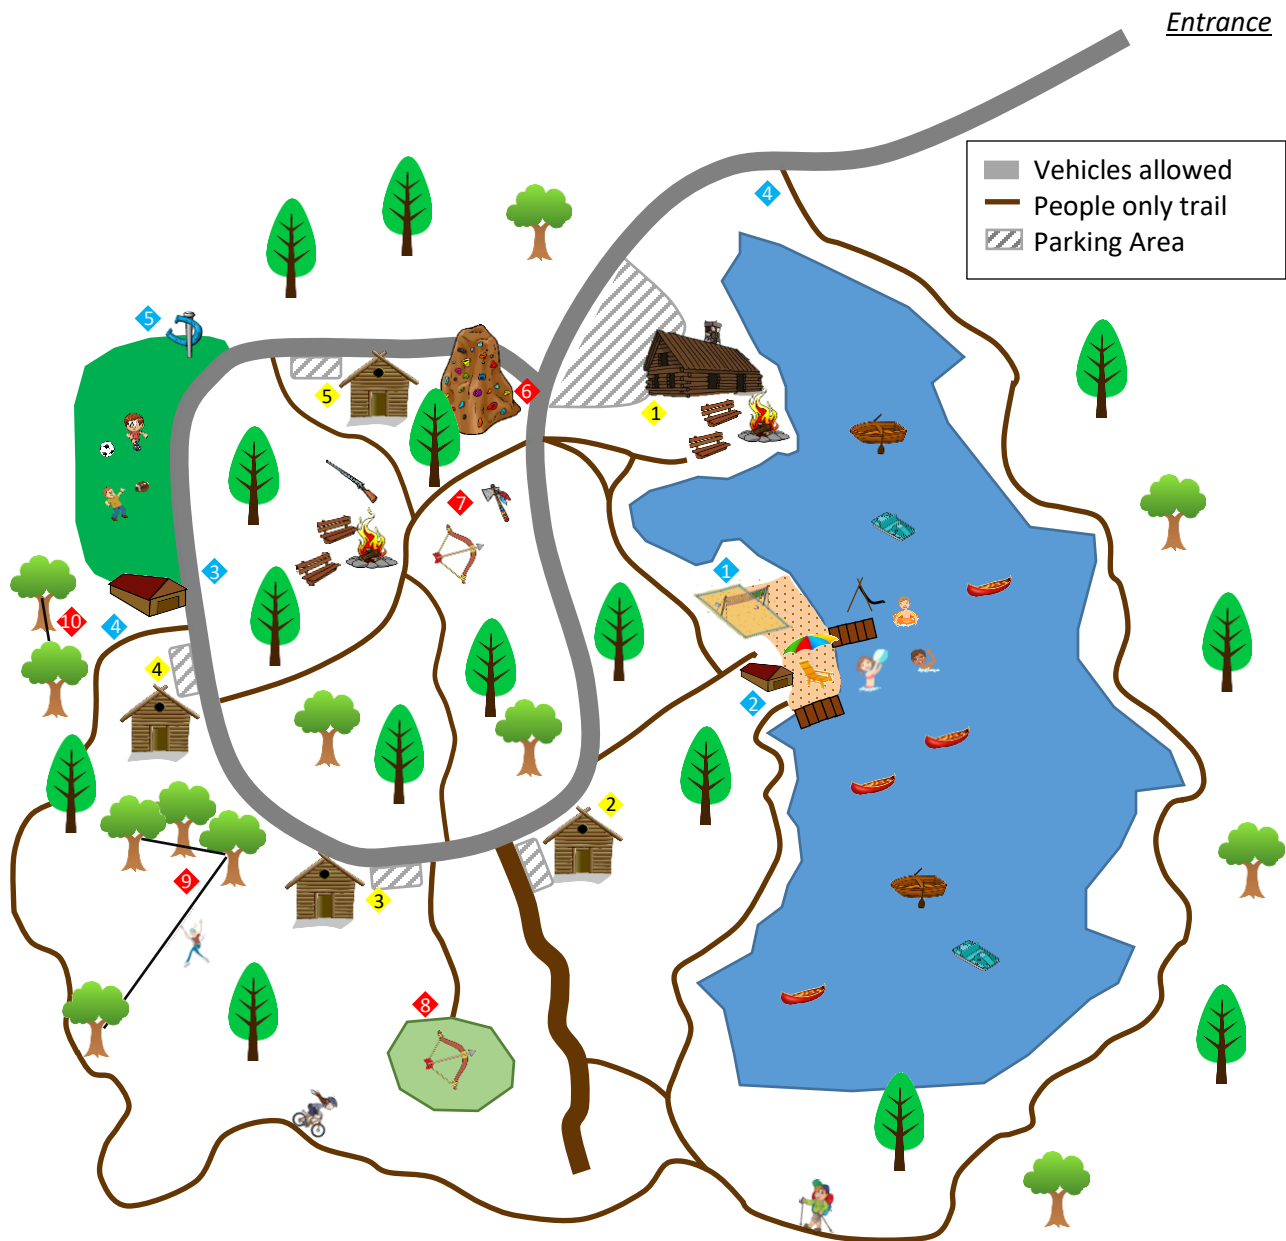

Lakeview Villages Map

Buildings Key

1. Village Lodge
2. Marine Village
3. Serengeti Village
4. Great Plains Village
5. Tundra Village

Activities Key

- Blue – Open for all guests
1. Sand Volleyball Court
 2. Boatshed and Waterfront
 3. Athletic Field and Equipment Shed
 4. Hiking/Biking Trail
 5. Horseshoe Pit and Gaga Ball Pit
- Red – Staff Assistance Required
6. Climbing Tower
 7. Archery, BB Gun, & Tomahawk Ranges
 8. Archery Tag
 9. High Ropes: Zipline and Leap of Faith
 10. High Ropes: Jacob's Ladder and Log Bridge