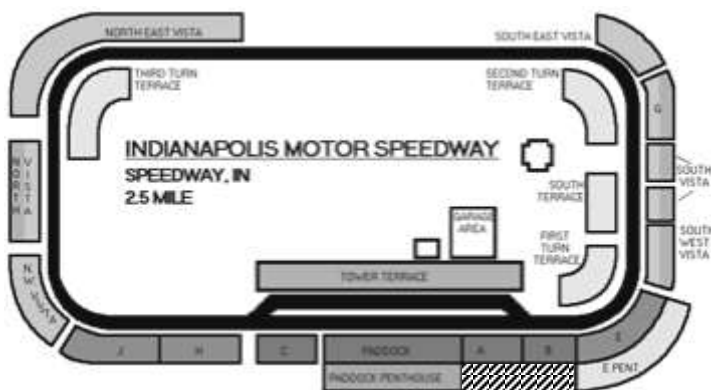

Value: \$380

OA5-OA7 – Three Pairs of Brickyard 400 Penthouse Tickets

Attend the 2017 Brickyard 400 Nascar race. These tickets are located at the end of the front stretch in Penthouse A which provides shade underneath the awning. Tickets are not available this evening but they will be delivered when they are.