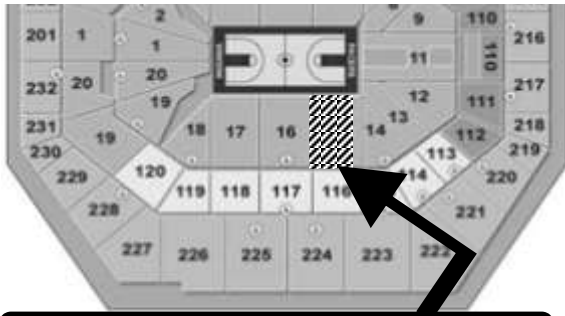

Amazing seats on the lower level

OA19 – Four Pacers vs Hornets Tickets

Watch the Pacers take on the Hornets December 12, 2016 – Monday 7:00 p.m. Lower level – Section 15 – Row 17 – Seats 17-20

Donor Value: $470

OA20 — Water 2 Wine Entertainment Services

This certificate can be used to provide entertainment services for your upcoming event. Whether it be a wedding reception, anniversary party, school dance, youth event, or just a gathering of family and friends, Brandon Grelle, owner and operator of Water 2 Wine Entertainment Services, can provide DJ services which cover: master of ceremonies, unlimited music selections, and lights for your dance floor. Included with this certificate is 4 hours of service. Additional hours can be negotiated.

Water 2 Wine Entertainment Services
Brandon Grelle
Value: $600
Reserve: $250

OA21-OA22 – Quarter Beef and Processing

One quarter beef donated by Victor Schneider and processing by Darlage Custom Meats. Available at the end of this year. Combined value of $500 each. Contact Victor Schneider at 812-580-0047 to make arrangements. Please note that both quarters have to be processed the same.

Victor Schneider and Darlage Custom Meats

BOB Seymour, IN
Poynter
Since 1979
Dodge Jeep Ram Ford Chevrolet GMC
www.bobpoynterseymour.com